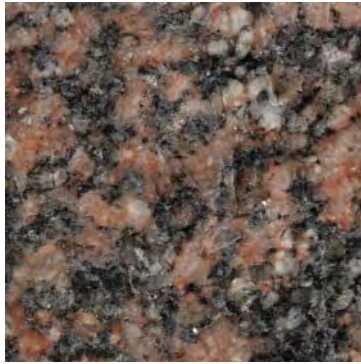

Granite Color Selector

Academy Black

Gray St. Cloud

Royal Black

India Mist*

Gold Star*

Flash Black

Impala Black

Autumn Brown

Autumn Rose

Mahogany

Cat's Eye*

Colonial Rose

Morning Rose

Bahama Blue*

Paradisio*

Royal Sabel

Rustic Mahogany

Kola Brown*

Bellingham

Red Deer Brown

Civil Gray*

Kenoran Sage

Lake Superior Green