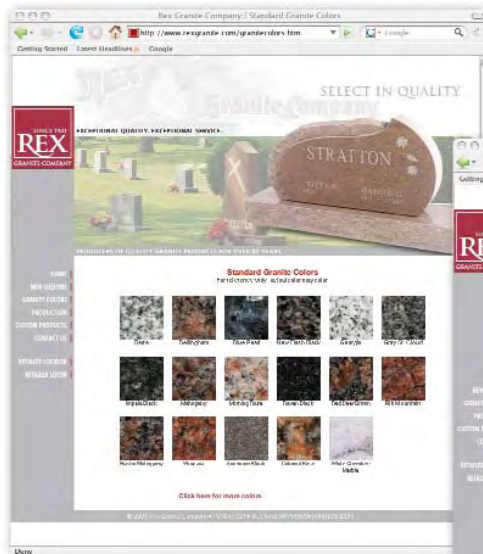

Visit our online Color Gallery...