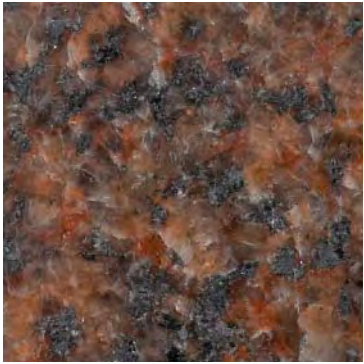

Granite Color Selector

Academy Black

Gray St. Cloud

Royal Black

India Mist*

Gold Star*

Flash Black

Impala Black

Autumn Brown

Autumn Rose

Mahogany

Cat's Eye*

Colonial Rose

Morning Rose

Bahama Blue*

Paradisio*

Royal Sabel

Rustic Mahogany

Kola Brown*

Bellingham

Red Deer Brown

Civil Gray*

Kenoran Sage

Lake Superior Green

Royal Emerald

Ocean Green*

Tropical Green*

China Green*

Sunset Red

China Multi Color*

Imperial Rose*

Pacific Coral*