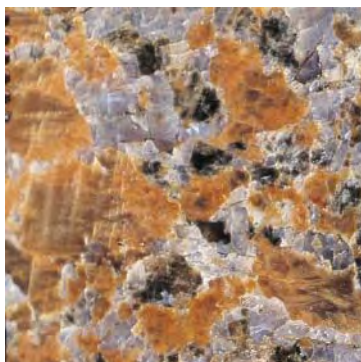

Georgia

Colors presented in this brochures are photographic representations of the actual granite colors. Because granite is a natural product, the final product you receive may vary slightly in pattern, color and movement.

* Colors indicated may require 90-120 days delivery.

Granite Color Selector

Diamond Gray

Blue Pearl

Lake Placid Blue

Maple Rose

Sapphire Brown*

Agate

Autumn Brown

Autumn Rose

Mahogany

Cat's Eye*

Colonial Rose

Morning Rose

Bahama Blue*

Paradisio*