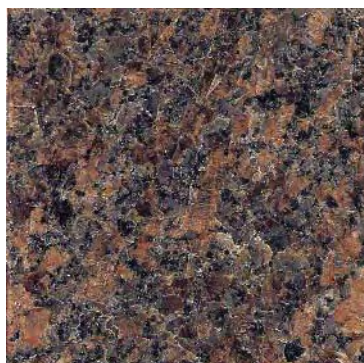

* Colors indicated may require 90-120 days delivery.

Granite Color Selector

Diamond Gray

Blue Pearl

Lake Placid Blue

Maple Rose

Sapphire Brown*

Agate

Autumn Brown

Autumn Rose

Mahogany

Cat's Eye*

Colonial Rose

Morning Rose

Bahama Blue*

Paradisio*